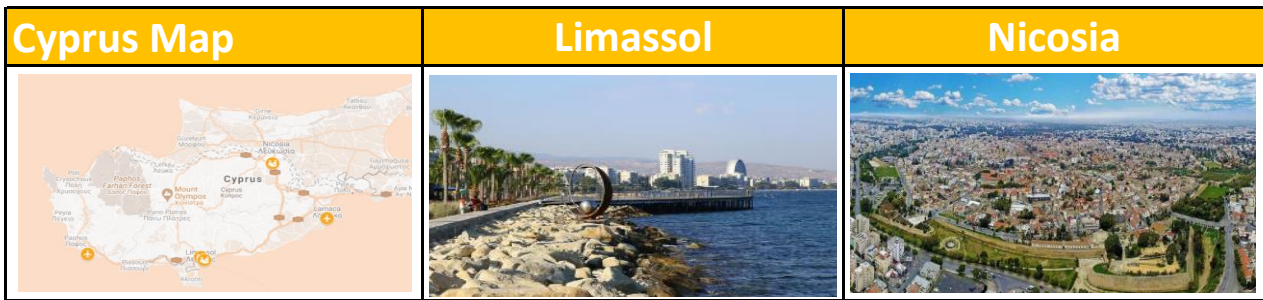

1 Week Athletics Training Camp January - April 2022

Limassol						
What is included	Tsirion			Lanitio		
<ul style="list-style-type: none"> • Airport Transportation • 7 nights accommodation on full board basis • Daily Transfer to the sport facilities * Training at the stadium will be extra EUR5-10 per athlete per training session						
Period	January			February		
Hotel	Single	Twin	Triple	Single	Twin	Triple
St Raphael Hotel 5*	€920.00	€645.00	€610.00	€920.00	€645.00	€610.00
Poseidonia Hotel 4*	€640.00	€505.00	€465.00	€640.00	€505.00	€465.00
Harmomy Hotel 3*	€605.00	€390.00	€360.00	€605.00	€390.00	€360.00
Park Beach Hotel 3*	€540.00	€415.00	€390.00	€540.00	€415.00	€390.00
Period	March			April		
Hotel	Single	Twin	Triple	Single	Twin	Triple
St Raphael Hotel 5*	€920.00	€645.00	€610.00	€920.00	€645.00	€610.00
Poseidonia Hotel 4*	€640.00	€505.00	€465.00	€675.00	€540.00	€495.00
Harmomy Hotel 3*	€605.00	€390.00	€360.00	€710.00	€445.00	€425.00
Park Beach Hotel 3*	€545.00	€420.00	€395.00	€560.00	€430.00	€410.00
Nicosia						
What is included	GSP Allegra					
<ul style="list-style-type: none"> • Airport Transportation • 7 nights accommodation on full board basis • Training at the stadium 						
Period	January			February		
Hotel	Single	Twin	Triple	Single	Twin	Triple
Allegra GSP Sport Centre	€535.00	€430.00	€385.00	€535.00	€430.00	€385.00
Period	March			April		
Hotel	Single	Twin	Triple	Single	Twin	Triple
Allegra GSP Sport Centre	€535.00	€430.00	€385.00	€535.00	€430.00	€385.00