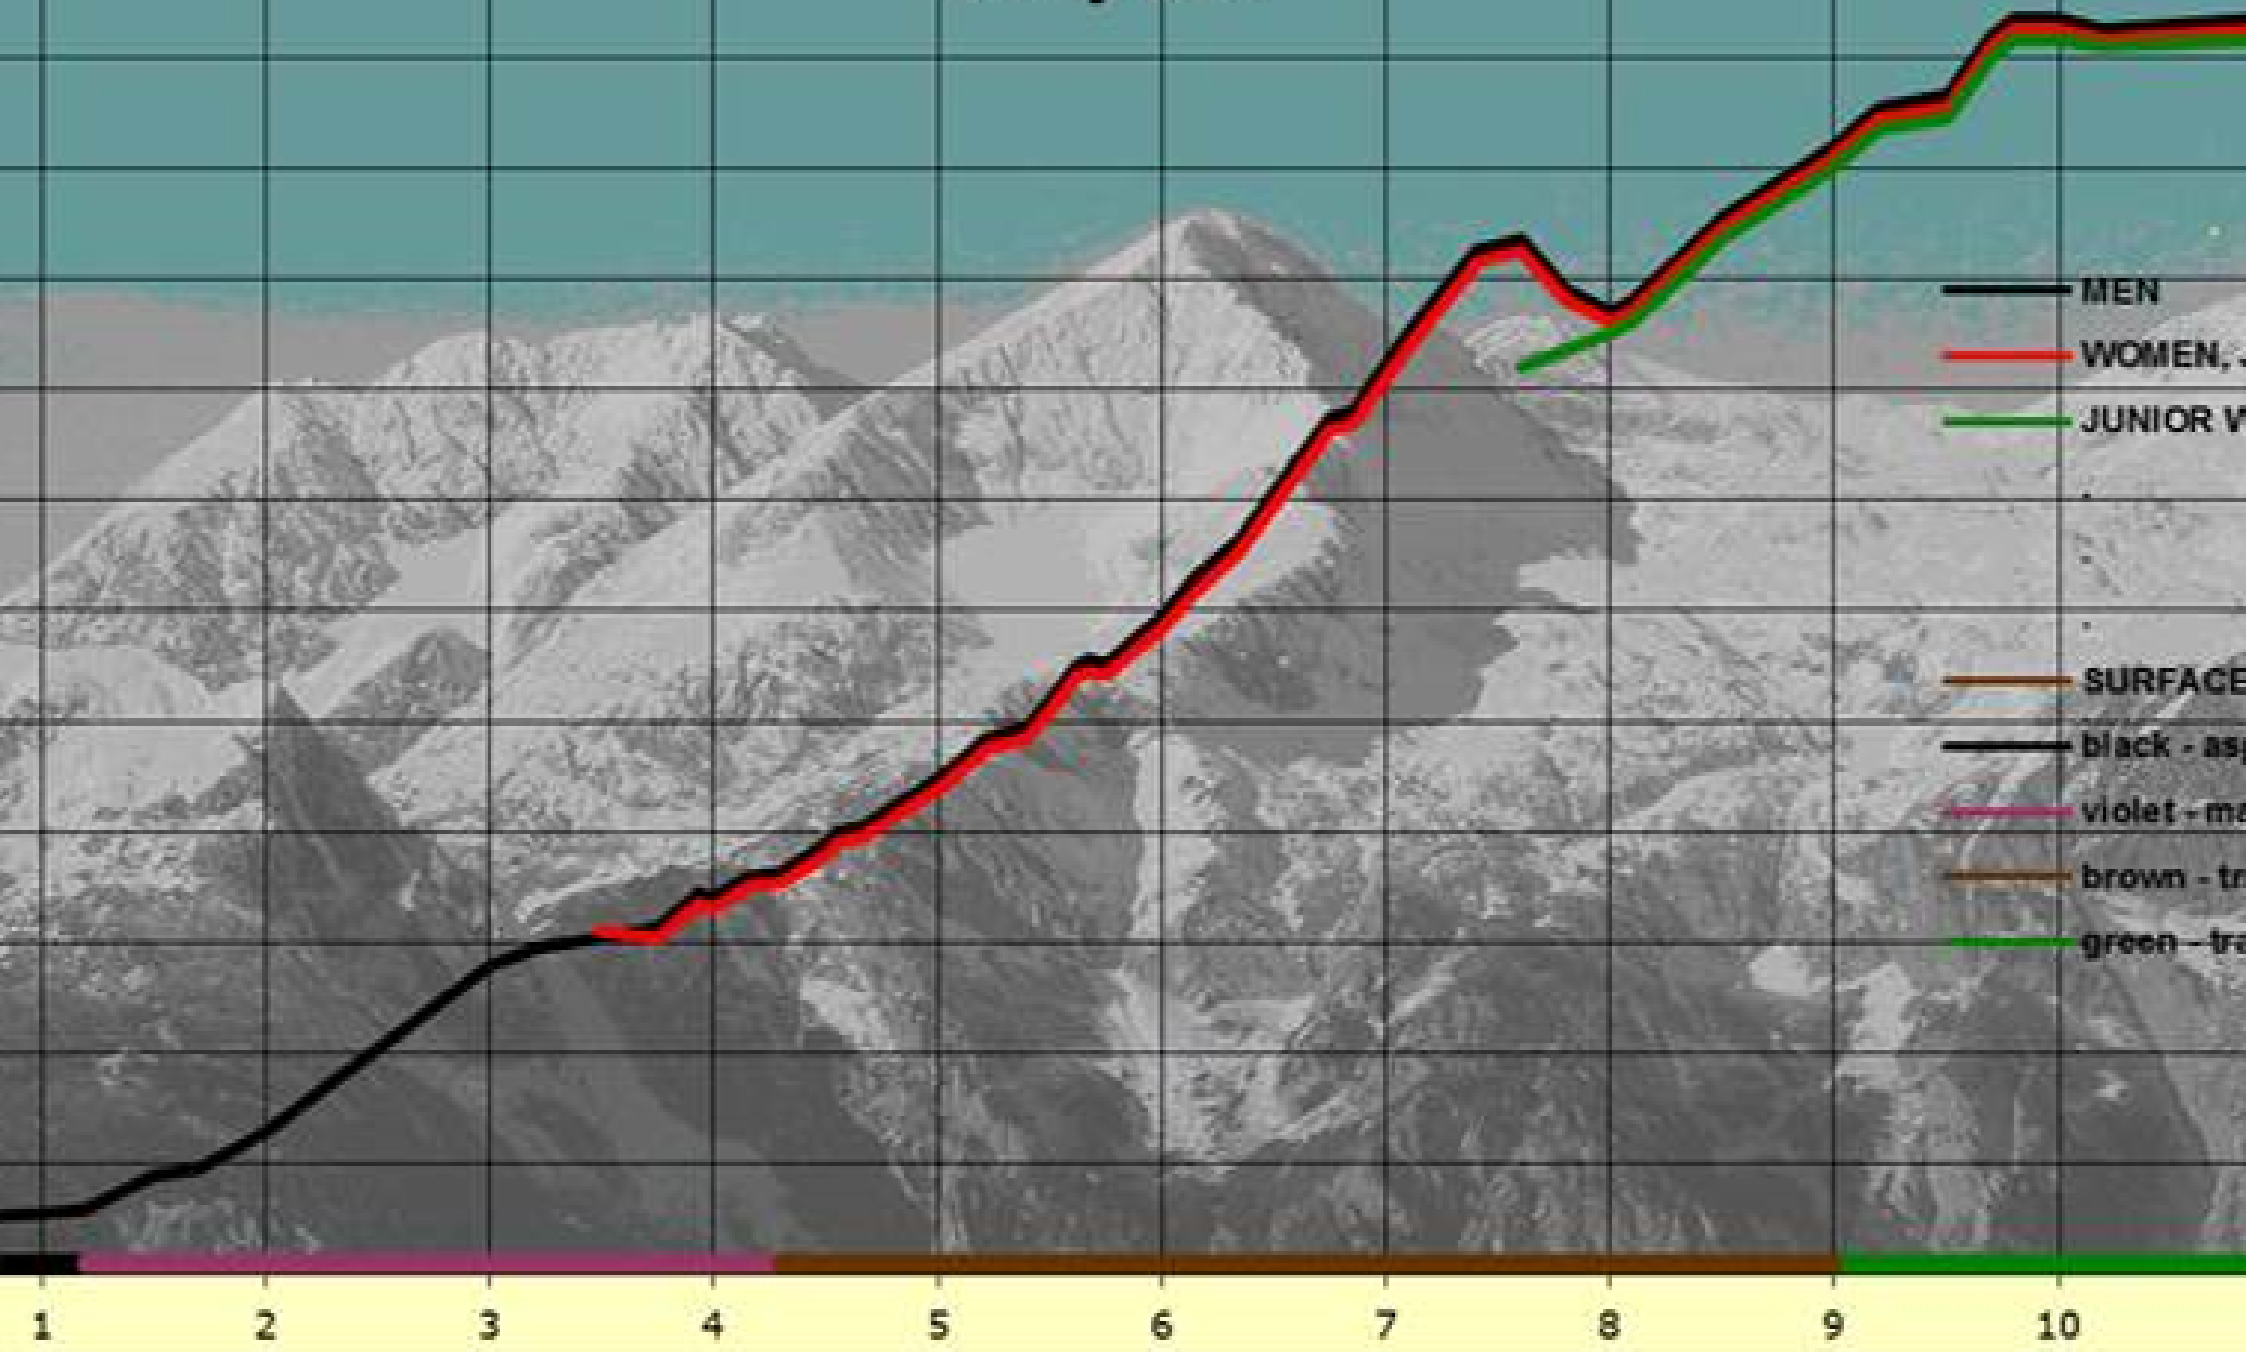

16. European Mountain Running Championships, Kamnik/Slovenia, 8. July 2017

VELIKA PLANINA

- Cablecar 
- Chairlift 
- Parking 
- Course 12 km 
- Course 4 km 
- Road 
- Trail 
- Nihaika 
- Dvosedež 
- Parkirišče 
- Proga 12 km 
- Proga 4 km 
- Cesta 
- Steza 

RACE	START		FINISH	DISTANCE	ASCENT	DESCENT
Men	440m	Stranje		12,0 km	1295 m	75 m
Women	700m	Primož	Gradišče	8,5 km	1035 m	75 m
Junior Men			1660m			
Junior Women	1240m	Kisovec		4,5 km	430 m	10 m

CATEGORY	START TIME	CALL ROOM	Expected wining time
Junior Women	10:00	9:30–9:50	24 min
Junior Men	10:00	9:30–9:50	44 min
Senior Women	10:45	10:15–10:35	50 min
Senior Men	11:15	10:45–11:05	56 min